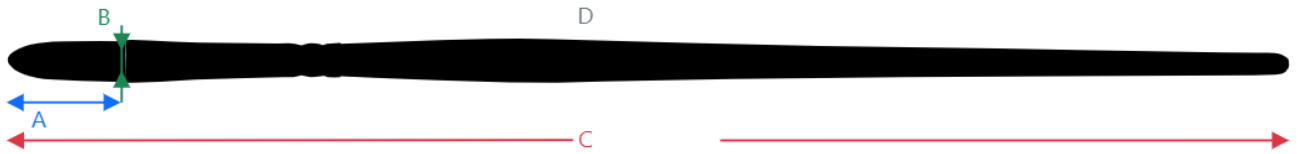

Measurements Series 8650

The measurements are of average value

Size	A visible hair length (mm)	B Diameter of the brush body (mm)	C Total length (without protection cap) (mm)	D Weight (kg)
4	11,0	3,4	295	0,005
6	14,0	5,4	300	0,007
8	16,0	7,7	305	0,008
10	18,0	9,7	310	0,010
12	19,0	10,9	310	0,010
16	20,0	14,1	315	0,014
20	22,0	16,3	315	0,018

The measurements are of average value