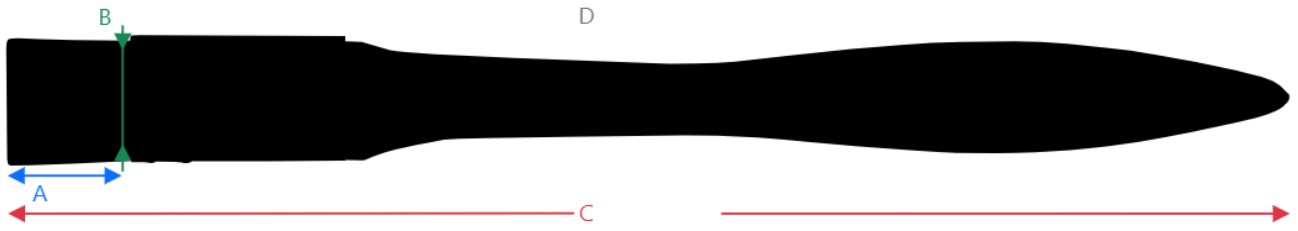

Measurements Series 5073

The measurements are of average value

Size	A visible hair length (mm)	B Diameter of the brush body (mm)	C Total length (without protection cap) (mm)	D Weight (kg)
20	21,0	20	180	0,012
30	23,0	30	183	0,017
40	25,0	40	197	0,024
50	27,0	50	204	0,029
60	29,0	60	210	0,039
80	33,0	80	220	0,053
100	33,0	100	230	0,080
120	35,0	120	235	0,106

The measurements are of average value