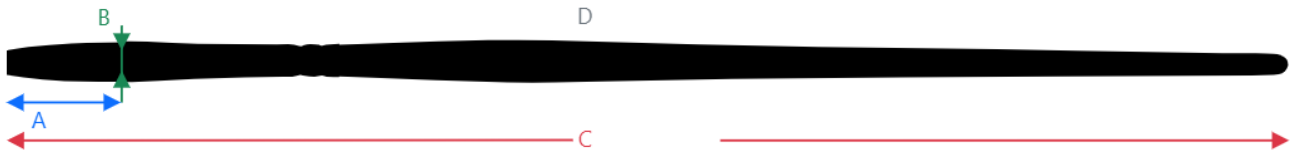

## Measurements Series 374

The measurements are of average value

Size	A visible hair length (mm)	B Diameter of the brush body (mm)	C Total length (without protection cap) (mm)	D Weight (kg)
2	8,0	2,9	180	0,003
4	9,0	4,3	184	0,003
6	11,0	5,9	186	0,005
8	13,0	7,6	191	0,005
10	15,0	9,2	195	0,006
12	17,0	10,9	195	0,007
16	19,0	13,6	205	0,010
20	20,0	16,4	210	0,012
24	24,0	18,2	230	0,017

The measurements are of average value